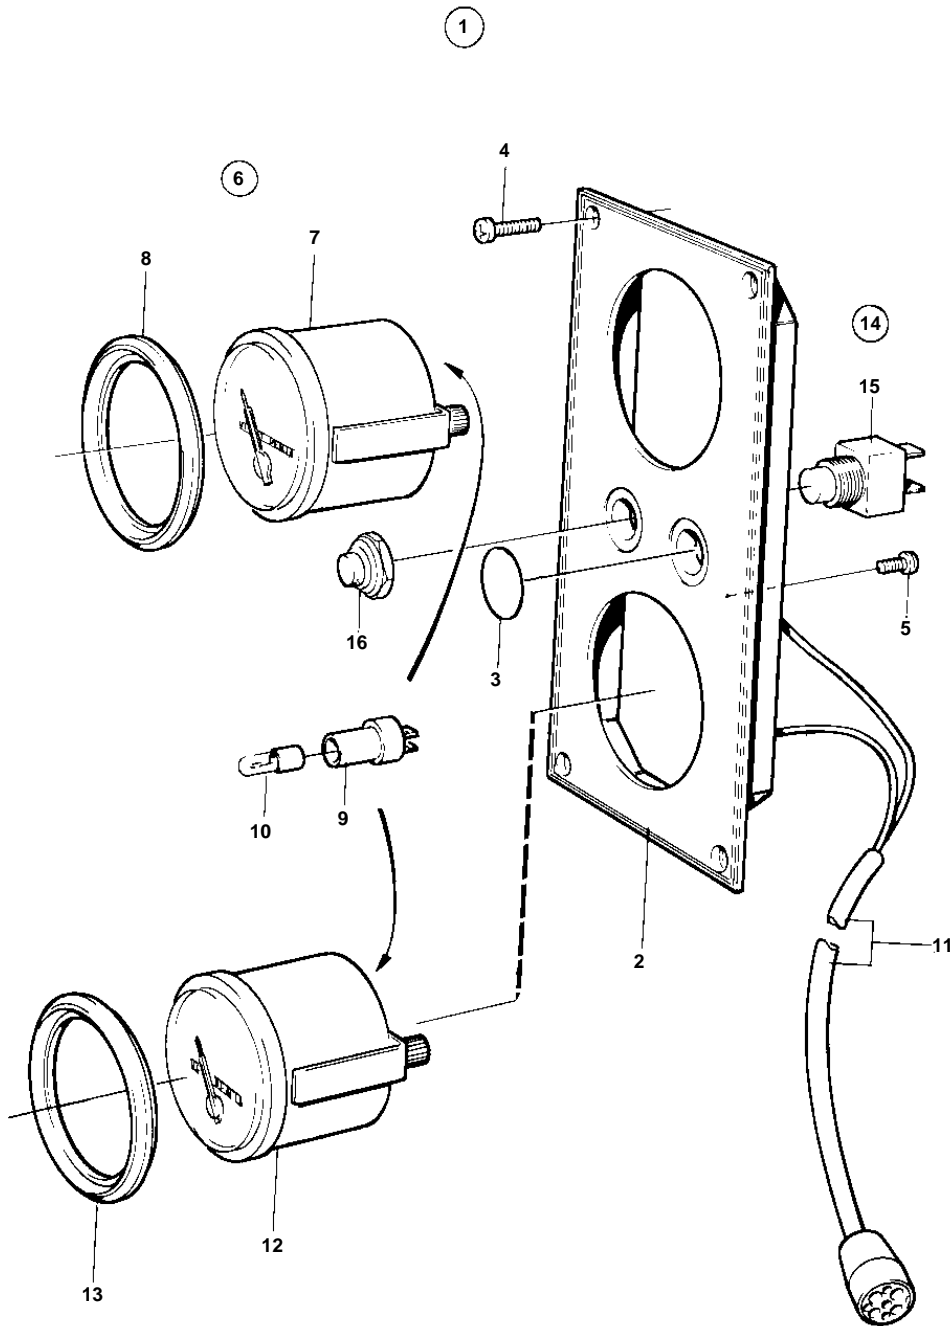

COMMON

6709

COMMON

REF	PART NO.	QTY	DESCRIPTION	NOTES
1	846786	1	Instrument panel	REPL BY 858874
2	828604	1	· Instrument panel	
3	828607	2	· Cover plate	
4	828647	4	· Screw	
5	949947	1	· Screw	(966832)
12		1	INSTRUMENT	
13	828542	1	Front ring	GOLD COLOURED DECOR STRIPE.
14	828718	1	Switch	
	828719	1	Switch	
15	828584	1	· Switch	TO 828718. CLOSING DURING PRESSURE AND SPRING-LOADED.
	828585	1	· Switch	TO 828719. CLOSING-BREAKING.
16	828586	1	· Button	